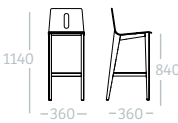

TABOURET HAUT GABIN
REF. TH-GAB-VN