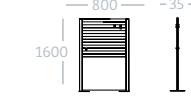

BUFFET WOOD 3 PORTES
REF. BUF-WOOD-3P

BUFFET WOOD 2 PORTES
REF. BUF-WOOD-2P

CLAUSTRA WOOD 120X160
REF. CL-WOOD-12X16

VAISSIERER BUFFET WOOD 3P
REF. VAI-WOOD-3P

VAISSIERER BUFFET WOOD 2P
REF. VAI-WOOD-2P

CLAUSTRA WOOD 80X160
REF. CL-WOOD-8X16