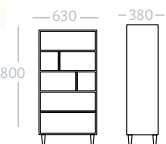

COMMODE
REF. RO-COM