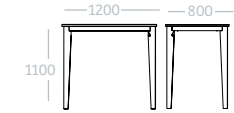

COQUE : HÊTRE MULTIPLI 10MM TEINTE BOULEAU

TEXTILE : COLOURWAYS NATURAL

WOOD

TABOURET HAUT WOOD
REF. TH-WOOD

TABLE SNACK WOOD
REF. WOOD-SNACK

MANGE DEBOUT WOOD
REF. WOOD-SNACK6X6

CHAISE WOOD 4 PIEDS TAILLE 3
REF. CH-WOOD-T3