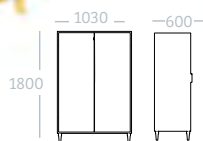

LIT
REF. RO-LI8X19
RO-LI8X20
RO-LI9X19
RO-LI9X20
RO-LI9X21
RO-LI140X19
RO-LI140X20
A 710
B 195/205/4/215/4
C 910/1010/115/10

ÉTAGÈRE
REF. RO-CHTIR
500 750 300

ARMOIRE 2 PORTES
REF. RO-ARM2P1/2
RO-ARM2PPEN
RO-ARM2PLIN