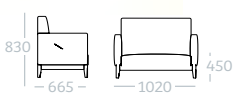

CHAUFFEUSE
REF. RO-CHAU