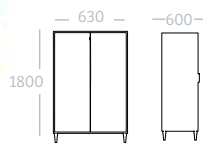

BIBLIOTHÈQUE
REF. RO-BIBLI