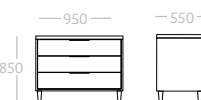

MEUBLE TV
REF. RO-MTV