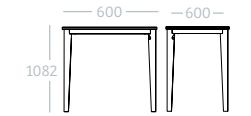

COQUE : HÊTRE MULTIPLI 10MM TEINTE BOULEAU

TEXTILE : COLOURWAYS NATURAL

WOOD

TABOURET HAUT WOOD
REF. TH-WOOD

TABLE SNACK WOOD
REF. WOOD-SNACK

MANGE DEBOUT WOOD
REF. WOOD-SNACK6X6

CHAISE WOOD 4 PIEDS TAILLE 3
REF. CH-WOOD-T3