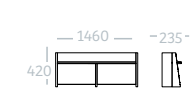

BUFFET WOOD 3 PORTES
REF. BUF-WOOD-3P

BUFFET WOOD 2 PORTES
REF. BUF-WOOD-2P

CLAUSTRA WOOD 120X160
REF. CL-WOOD-12X16

VAISSIERER BUFFET WOOD 3P
REF. VAI-WOOD-3P

VAISSIERER BUFFET WOOD 2P
REF. VAI-WOOD-2P

CLAUSTRA WOOD 80X160
REF. CL-WOOD-8X16