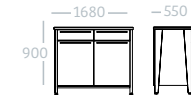

BUFFET WOOD 3 PORTES
REF. BUF-WOOD-3P

BUFFET WOOD 2 PORTES
REF. BUF-WOOD-2P

CLAUSTRA WOOD 120X160
REF. CL-WOOD-12X16

VAISSIERER BUFFET WOOD 3P
REF. VAI-WOOD-3P

VAISSIERER BUFFET WOOD 2P
REF. VAI-WOOD-2P

CLAUSTRA WOOD 80X160
REF. CL-WOOD-8X16